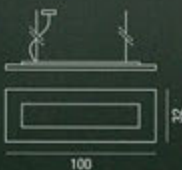

ART. 1010

100 x 32 cm
4 x 39W G5 (T5)