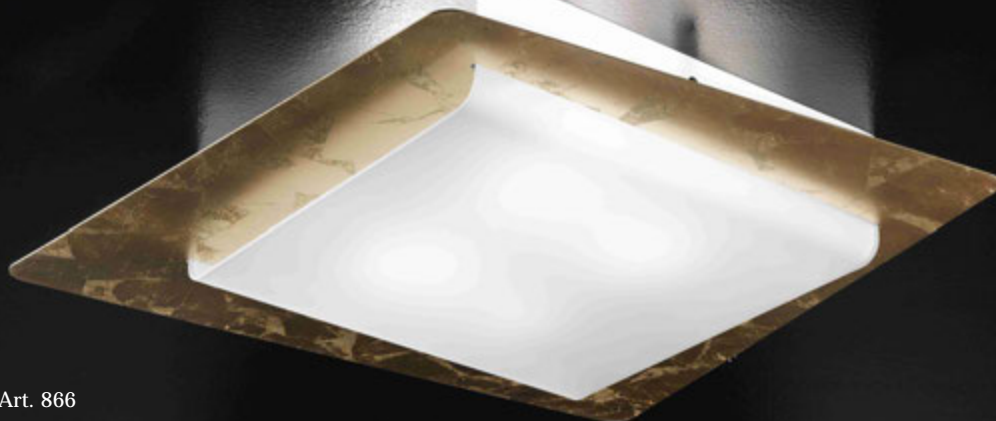

Art. 866

Art. 864
lampada da parete e da soffitto
foglia oro / foglia argento / ruggine
vetro cristallo satinato

1 x MAX 150W R7s (118 mm)

wall and ceiling lamp
gold leaf / silver leaf / rust
satin crystal

Art. 865
lampada da parete e da soffitto
foglia oro / foglia argento / ruggine
vetro cristallo satinato

2 x MAX 100W E27

wall and ceiling lamp
gold leaf / silver leaf / rust
satin crystal

Art. 866
lampada da parete e da soffitto
foglia oro / foglia argento / ruggine
vetro cristallo satinato

4 x MAX 60W E27

wall and ceiling lamp
gold leaf / silver leaf / rust
satin crystal