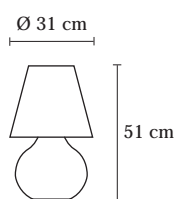

2 x 36W - 2G11

wall and ceiling lamp
crystal with silkscreen
silver / white
transparent border

Art. 212
lampada da tavolo
vetro satinato bianco
montatura laccata bianca
1 x MAX 100W E27 (paralume)
1 x MAX 60W E27 (base)